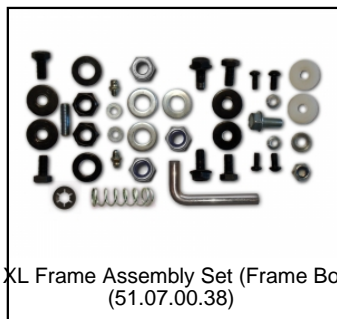

Spare part list

BERG Basic BFR (2017)

The following spare parts are available:

Art. no. 07.10.06.00

<p>BERG Basic Theme (excl. XL Frame) (07.55.00.14)</p>	<p>Paint pin black RAL 9005 (15.07.87.00)</p>	<p>SP Bridge for front and rear frame (43.07.00.00)</p>	<p>Loctite 243 (43.07.00.08)</p>
<p>SP Wheel wave white 400x8 (43.42.00.17)</p>	<p>SP Classic tire 400x8 (43.42.00.77)</p>	<p>Pedal set professional FP-910 (43.53.00.00)</p>	<p>Manual; BERG Large Ride-on (49.90.07.05)</p>
<p>SP Chainguard Set (51.07.00.10)</p>	<p>SP XL frame Brake Lever (51.07.00.21)</p>	<p>SP Mudguard Carrier 400, 180 degr. (51.07.00.25)</p>	<p>SP Steering Rod L&R (51.07.00.26)</p>
<p>SP Rear Axle Set (Internal) (51.07.00.27)</p>	<p>SP Bracing Rod (Heighth 296mm) (51.07.00.28)</p>	<p>SP Steering Tube (51.07.00.29)</p>	<p>SP Chain Set 118s and 44s (51.07.00.30)</p>
<p>SP Crank Shaft And Crank Set (51.07.00.31)</p>	<p>SP Crank Set 140 36T (51.07.00.32)</p>	<p>SP Seat Frame (67mm) (51.07.00.33)</p>	<p>SP Assembly Set (Theme Boxes) (51.07.00.35)</p>

Spare part list

BERG Basic BFR (2017)

The following spare parts are available:

Art. no. 07.10.06.00

SP XL Frame plastic parts
(51.07.00.36)

SP XL Frame Assembly Set (Frame Boxes)
(51.07.00.38)

SP XL/Compact Frame BFR Hub
(51.07.00.41)

SP Steering Wheel
(51.07.00.42)

SP Pedal set
(51.07.00.43)

SP Tap M8
(51.07.00.44)

SP Chainguard back parts
(51.07.00.46)

SP Chainguard front parts
(51.07.00.47)

SP Crank set 140 28T
(51.07.00.54)

SP Steering bearing + End cone
(51.07.00.64)

SP Bearing Fitting Washer
(51.07.00.65)

SP Seat Blue
(51.15.00.13)

SP Sticker set Basic/Extra/Extra Sport
(51.15.00.43)

Bearing set SP
(51.29.00.30)

Inner Tube 400/650x8
(51.32.01.00)

Mounting set; Spoiler
(56.31.32.00)