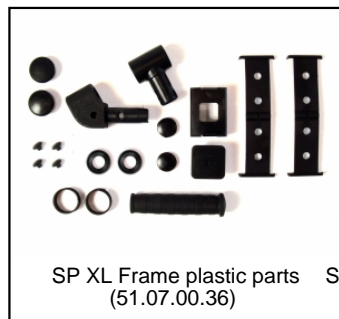

Spare part list

BERG Basic BFR (2017)

The following spare parts are available:

Art. no. 07.10.06.00

<p>BERG Basic Theme (excl. XL Frame) (07.55.00.14)</p>	<p>Paint pin black RAL 9005 (15.07.87.00)</p>	<p>SP Bridge for front and rear frame (43.07.00.00)</p>	<p>Loctite 243 (43.07.00.08)</p>
<p>SP Wheel wave white 400x8 (43.42.00.17)</p>	<p>SP Classic tire 400x8 (43.42.00.77)</p>	<p>Pedal set professional FP-910 (43.53.00.00)</p>	<p>Manual; BERG Large Ride-on (49.90.07.05)</p>
<p>SP Chainguard Set (51.07.00.10)</p>	<p>SP XL frame Brake Lever (51.07.00.21)</p>	<p>SP Mudguard Carrier 400, 180 degr. (51.07.00.25)</p>	<p>SP Steering Rod L&R (51.07.00.26)</p>
<p>SP Rear Axle Set (Internal) (51.07.00.27)</p>	<p>SP Bracing Rod (Heighth 296mm) (51.07.00.28)</p>	<p>SP Steering Tube (51.07.00.29)</p>	<p>SP Chain Set 118s and 44s (51.07.00.30)</p>
<p>SP Crank Shaft And Crank Set (51.07.00.31)</p>	<p>SP Crank Set 140 36T (51.07.00.32)</p>	<p>SP Seat Frame (67mm) (51.07.00.33)</p>	<p>SP Assembly Set (Theme Boxes) (51.07.00.35)</p>

Spare part list

BERG Basic BFR (2017)

The following spare parts are available:

Art. no. 07.10.06.00

SP XL Frame plastic parts
(51.07.00.36)

SP XL Frame Assembly Set (Frame Boxes)
(51.07.00.38)

SP XL/Compact Frame BFR Hub
(51.07.00.41)

SP Steering Wheel
(51.07.00.42)

SP Pedal set
(51.07.00.43)

SP Tap M8
(51.07.00.44)

SP Chainguard back parts
(51.07.00.46)

SP Chainguard front parts
(51.07.00.47)

SP Crank set 140 28T
(51.07.00.54)

SP Steering bearing + End cone
(51.07.00.64)

SP Bearing Fitting Washer
(51.07.00.65)

SP Seat Blue
(51.15.00.13)

SP Sticker set Basic/Extra/Extra Sport
(51.15.00.43)

Bearing set SP
(51.29.00.30)

Inner Tube 400/650x8
(51.32.01.00)

Mounting set; Spoiler
(56.31.32.00)